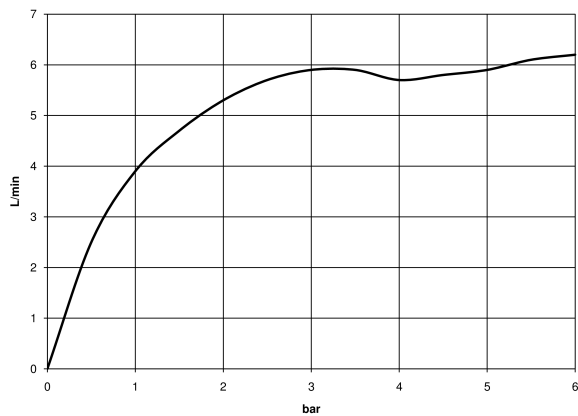

36 860 809
mm [inches]

Diagramma di portata

Diagramma gittate

Certificati

DVGW_DW-
6512DN0435.

WRAS_2107018.

36 860 809

Parts for other
finishes can be found
here: Cromato